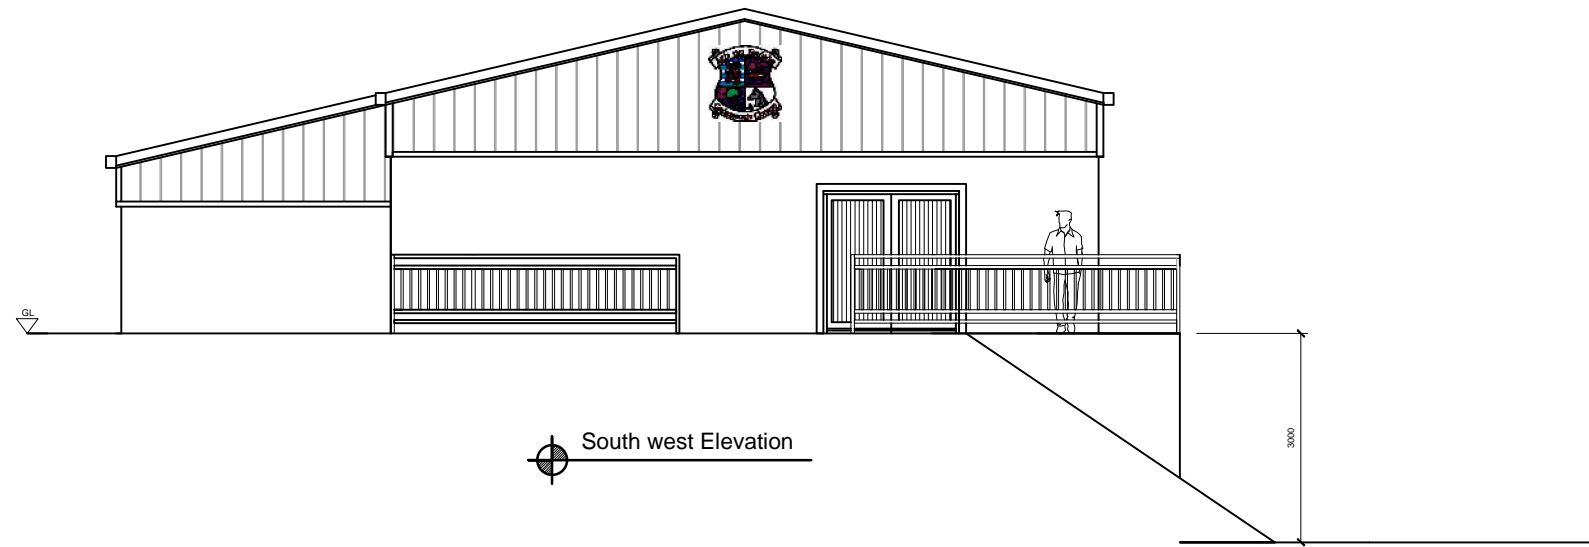

North west Elevation

South west Elevation

PROJECT: PROPOSED NEW CLUBHOUSE EXTENSION  
 @ WINETAVERN, STRATFORD-ON-SLANEY, CO. WICKLOW

TITLE: Club House Existing Elevations

CLIENT: Stratford Grangecon GAA

SCALE: 1:100