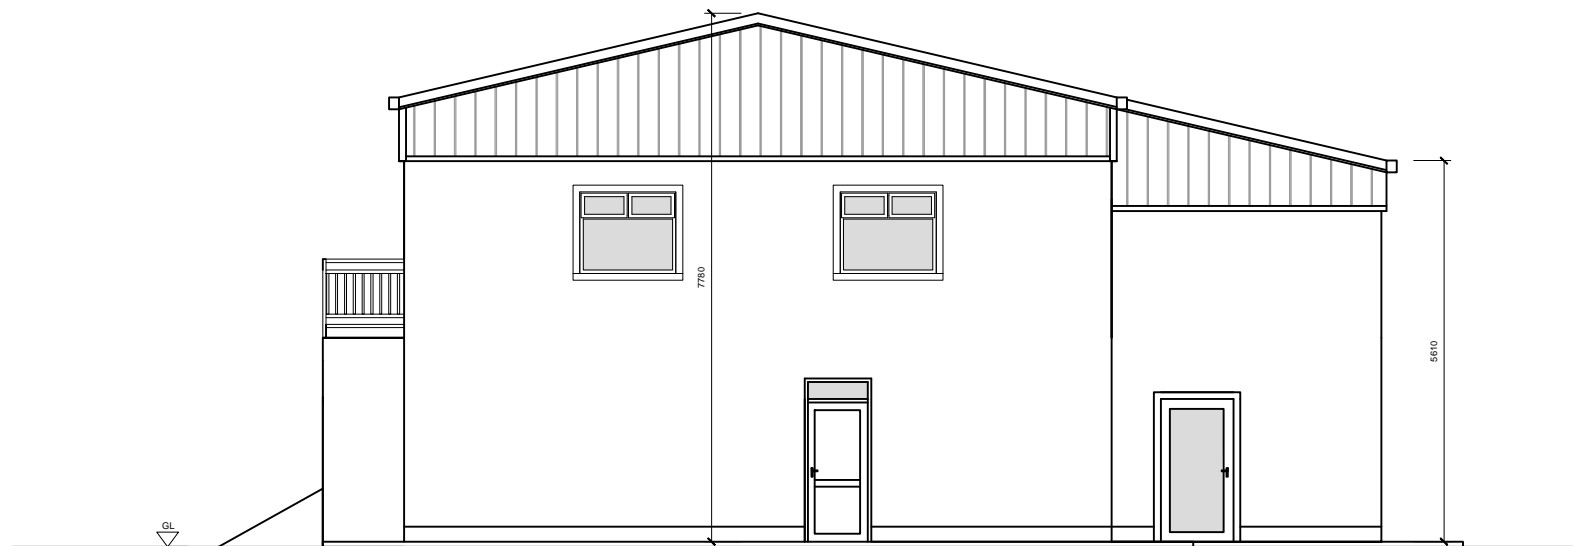

South east Elevation

North east Elevation

PROJECT: PROPOSED NEW CLUBHOUSE EXTENSION  
 @ WINETAVERN, STRATFORD-ON-SLANEY, CO. WICKLOW

TITLE: Club House Existing Elevations

CLIENT: Stratford Grangecon GAA

SCALE: 1:100